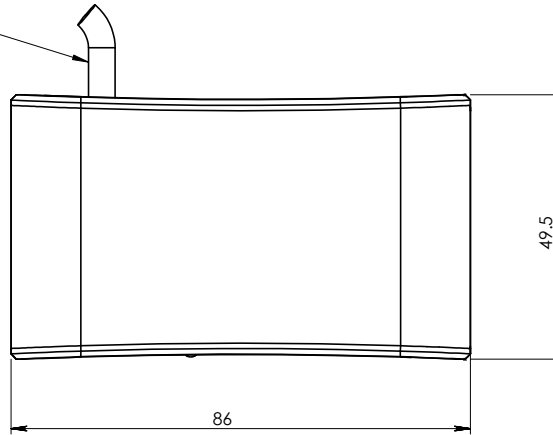

MXC connector for CCD camera

Green led noting system's readiness

Optional power connector 5V DC

1.8 m USB cable

				DIMENSIONS IN MILLIMETERS (mm)		scale 1:1	
				 <b>DUMA OPTRONICS LTD.</b>			
				TITLE: <b>USB attachment for SPOTON CCD</b>			
				Do not scale drawing			
				DWG NO. <b>USB_A_01</b>			
				REVISION:			
	NAME	SIGNATURE	DATE				
DRAWN	Yair		28.2.2012				
CHKD	Oren		28.2.2012				
APPVD	Judith		28.2.2012				