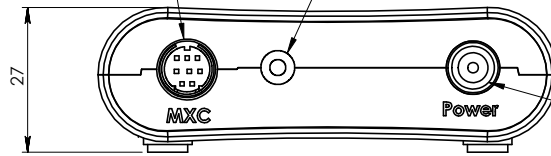

MXC connector for CCD camera

Green led noting system's readiness

Optional power connector 5V DC

1.8 m USB cable

				DIMENSIONS IN MILLIMETERS (mm)		scale 1:1	
				 <b>DUMA OPTRONICS LTD.</b>			
				TITLE: <b>USB attachment for SPOTON CCD</b>			
				Do not scale drawing			
				DWG NO. <b>USB_A_01</b>			
				REVISION:			
	NAME	SIGNATURE	DATE				
DRAWN	Yair		28.2.2012				
CHKD	Oren		28.2.2012				
APPVD	Judith		28.2.2012				