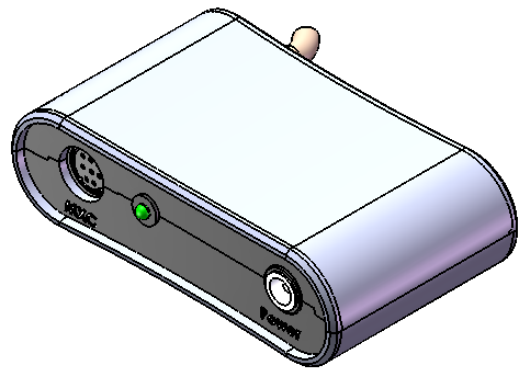

MXC connector for CCD camera

Green led noting system's readiness

Optional power connector 5V DC

1.8 m USB cable

				DIMENSIONS IN MILLIMETERS (mm)		scale 1:1	
				 <b>DUMA OPTRONICS LTD.</b>			
				TITLE: <b>USB attachment for SPOTON CCD</b>			
				Do not scale drawing			
				DWG NO. <b>USB_A_01</b>			
				REVISION:			
	NAME	SIGNATURE	DATE				
DRAWN	Yair		28.2.2012				
CHKD	Oren		28.2.2012				
APPVD	Judith		28.2.2012				