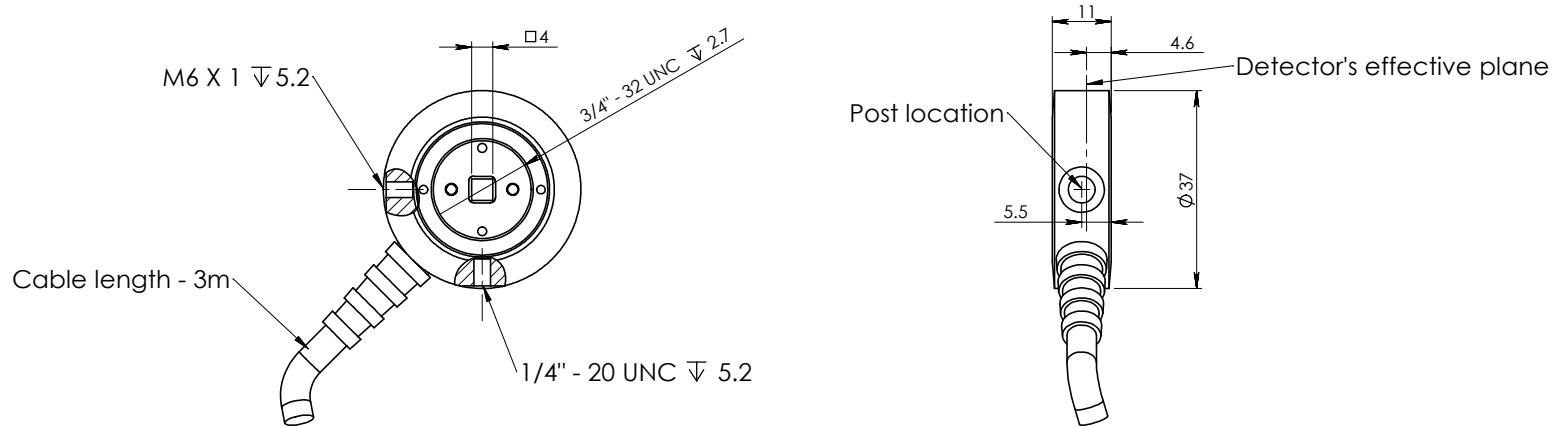

Information only, not for manufacturing

				DIMENSIONS IN MILLIMETERS (mm)		scale 1:1
				 DUMA OPTRONICS LTD.		
				TITLE: SpotOn head - L04 type		
				DWG NO. SpotOn_M_06		
				REVISION:		
	NAME	SIGNATURE	DATE			
DRAWN	Yair		27.12.2011			
CHKD	Oren		27.12.2011			
APPVD	Judith		27.12.2011			