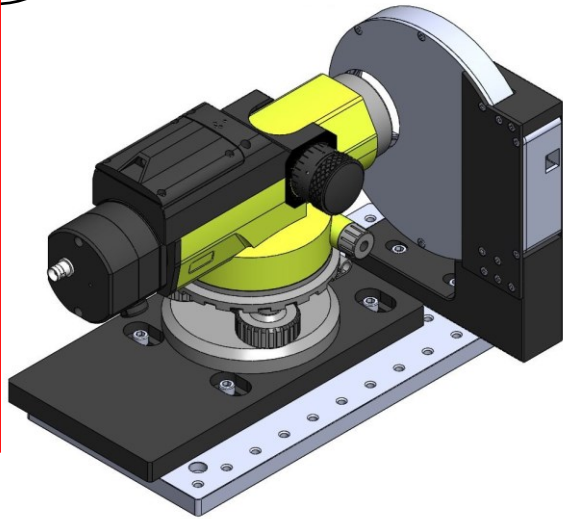

Flexible Filter Wheel

- Optional Flexible Filter Wheel, matching the Autocollimator's output aperture with dedicated Neutral Density Filters.
- Optional polarization filters are available.
- Has 5 mountable positions.
- Directly powered & controlled via USB through a dedicated GUI.
- Compatible with the following models:
 - EAC-1012-19
 - EAC-1012-L19
 - EAC-1012-19-FO
 - EAC-1012-19-XR

Ordering Information

EAC-1012-19-FW5: Optional Accessory providing a 36 [mm] clear aperture filter wheel for ND Filters, Polarization Filters and others.

DUMA OPTRONICS LTD.

Website: <http://www.dumaoptronics.com>