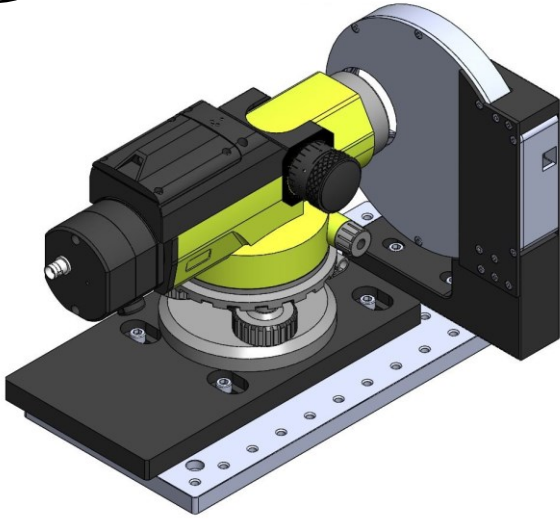

Flexible Filter Wheel

- Optional Flexible Filter Wheel, matching the Autocollimator's output aperture with dedicated Neutral Density Filters.
- Optional polarization filters are available.
- Has 5 mountable positions.
- Directly powered & controlled via USB through a dedicated GUI.
- Compatible with the following models:
 - EAC-1012-19
 - EAC-1012-L19
 - EAC-1012-19-FO
 - EAC-1012-19-XR
 - Beam Profiling Line-Up

Ordering Information

EAC-1012-19-FW5: Optional Accessory providing a 36 [mm] clear aperture filter wheel for ND Filters, Polarization Filters and others.

DUMA OPTRONICS LTD.

Website: <http://www.dumaoptronics.com>