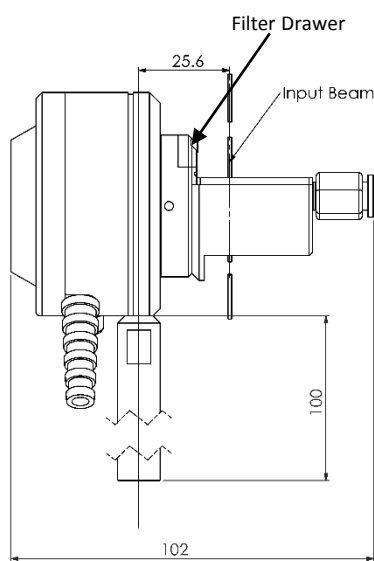

BeamOn X High Power

Expanding your profiling capabilities

Dimensions are in mm.

DUMA OPTRONICS LTD.

Website: <http://www.dumaoptronics.com>

E-mail: sales@duma.co.il

January 2020