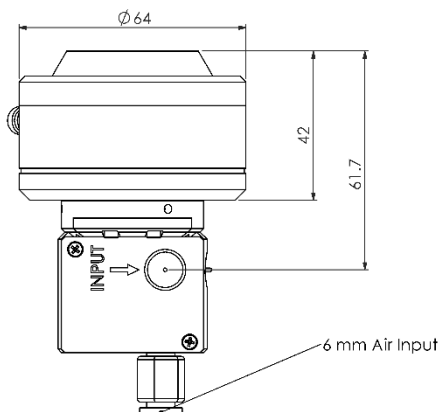

BeamOn X High Power

Expanding your profiling capabilities

Dimensions are in mm.

DUMA OPTRONICS LTD.

Website: <http://www.dumaoptronics.com>

E-mail: sales@duma.co.il

January 2020