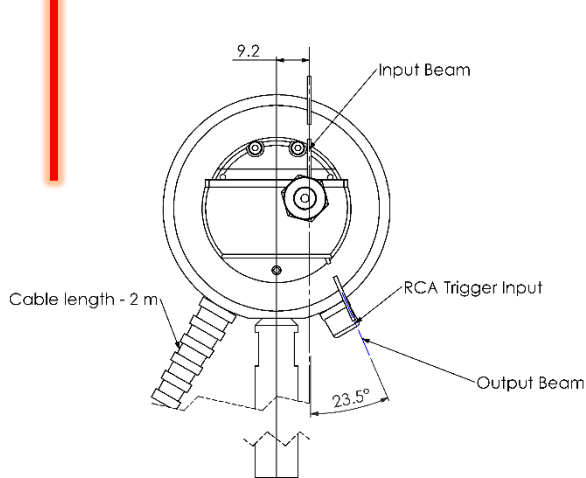

BeamOn X High Power

Expanding your profiling capabilities

Dimensions are in mm.

DUMA OPTRONICS LTD.

Website: <http://www.dumaoptronics.com>

E-mail: sales@duma.co.il

January 2020