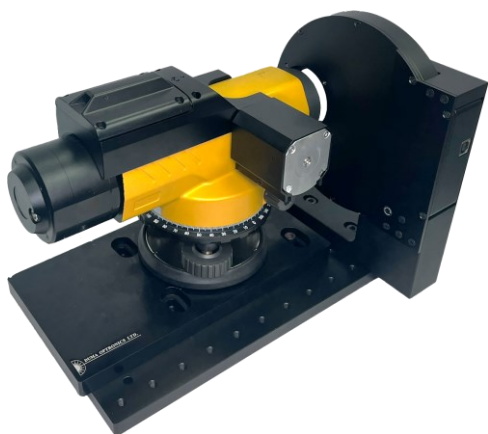

Flexible Filter Wheel

- Optional Flexible Filter Wheel, matching the Autocollimator's output aperture with dedicated Neutral Density Filters.
- Optional polarization filters are available.
- Has 5 mountable positions.
- Directly powered & controlled via USB through a dedicated GUI.
- Compatible with the following models:

- EAC-1012-19
- EAC-1012-L19
- EAC-1012-19-FO
- EAC-1012-19-FO-E/T
- EAC-1012-19-XR
- Beam Profiling Line-Up

Arrangement example of a filter wheel along with the autofocusing electronic autocollimator

Ordering Information

EAC-1012-19-FW5: Optional Accessory providing a 36 [mm] clear aperture filter wheel for ND Filters, Polarization Filters and others.

Filters included: ND2, ND4, Polarizing Filter (0°), Polarizing Filter (90°), one unpopulated.