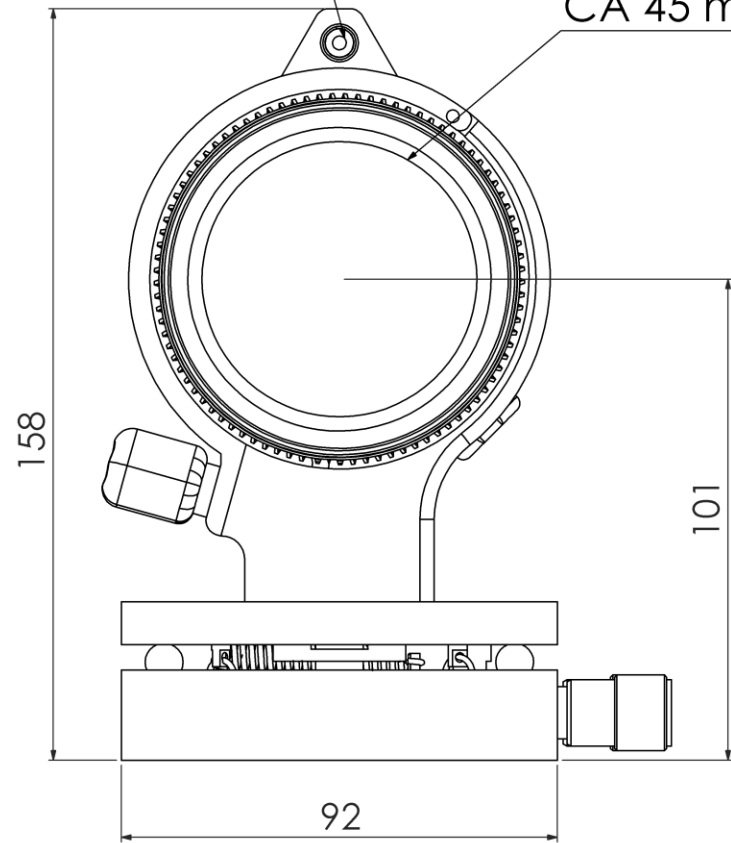

Alignment Laser

CA 45 mm

Pan/Tilt Knobs