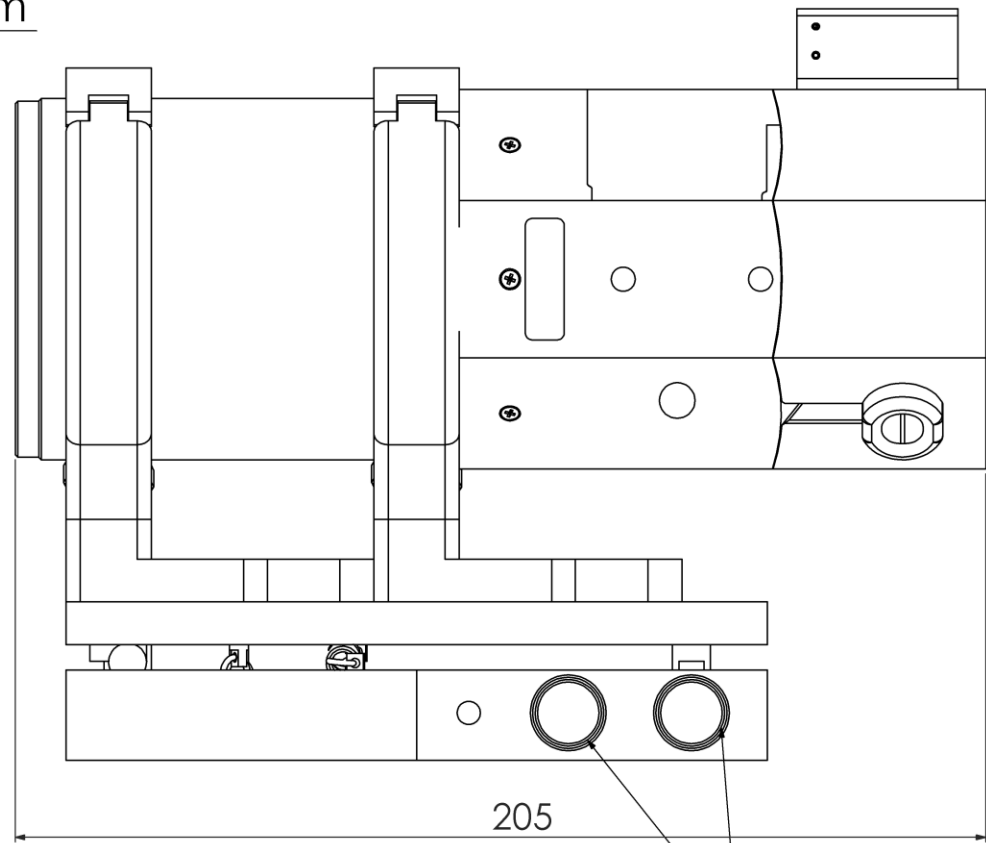

Alignment Laser

CA 45 mm

Pan/Tilt Knobs