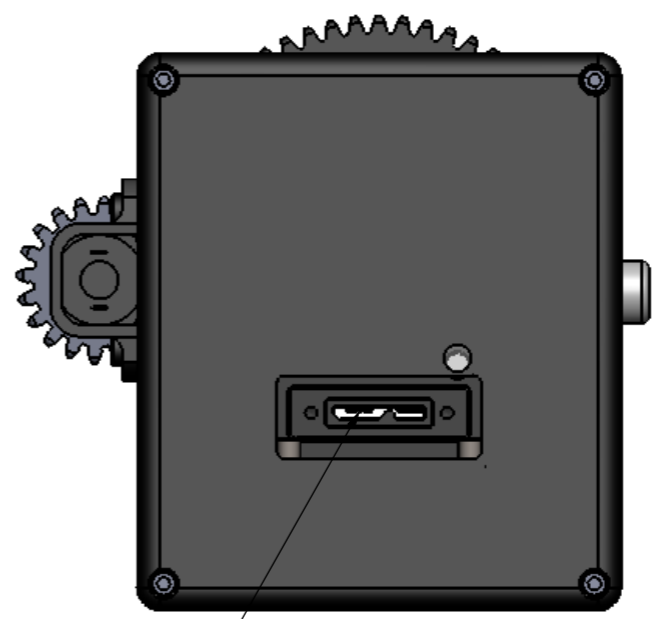

RCA Trigger In

USB 3.0 Micro

\varnothing 3.5 ∇ 7.50
8-32 UNC ∇ 6