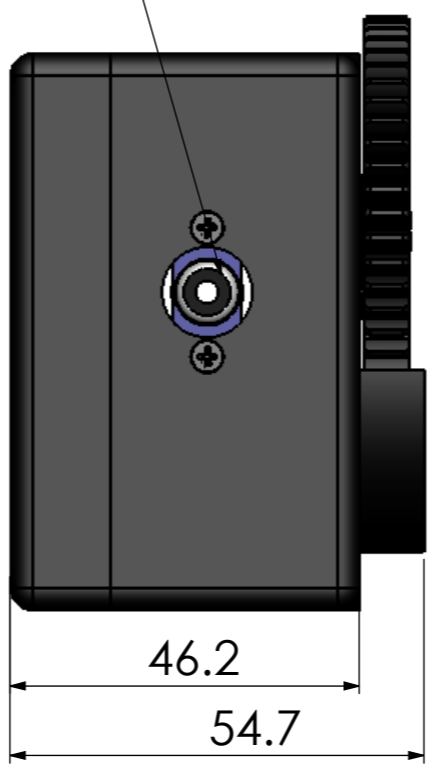

RCA Trigger In

USB 3.0 Micro

\varnothing 3.5 ∇ 7.50
8-32 UNC ∇ 6